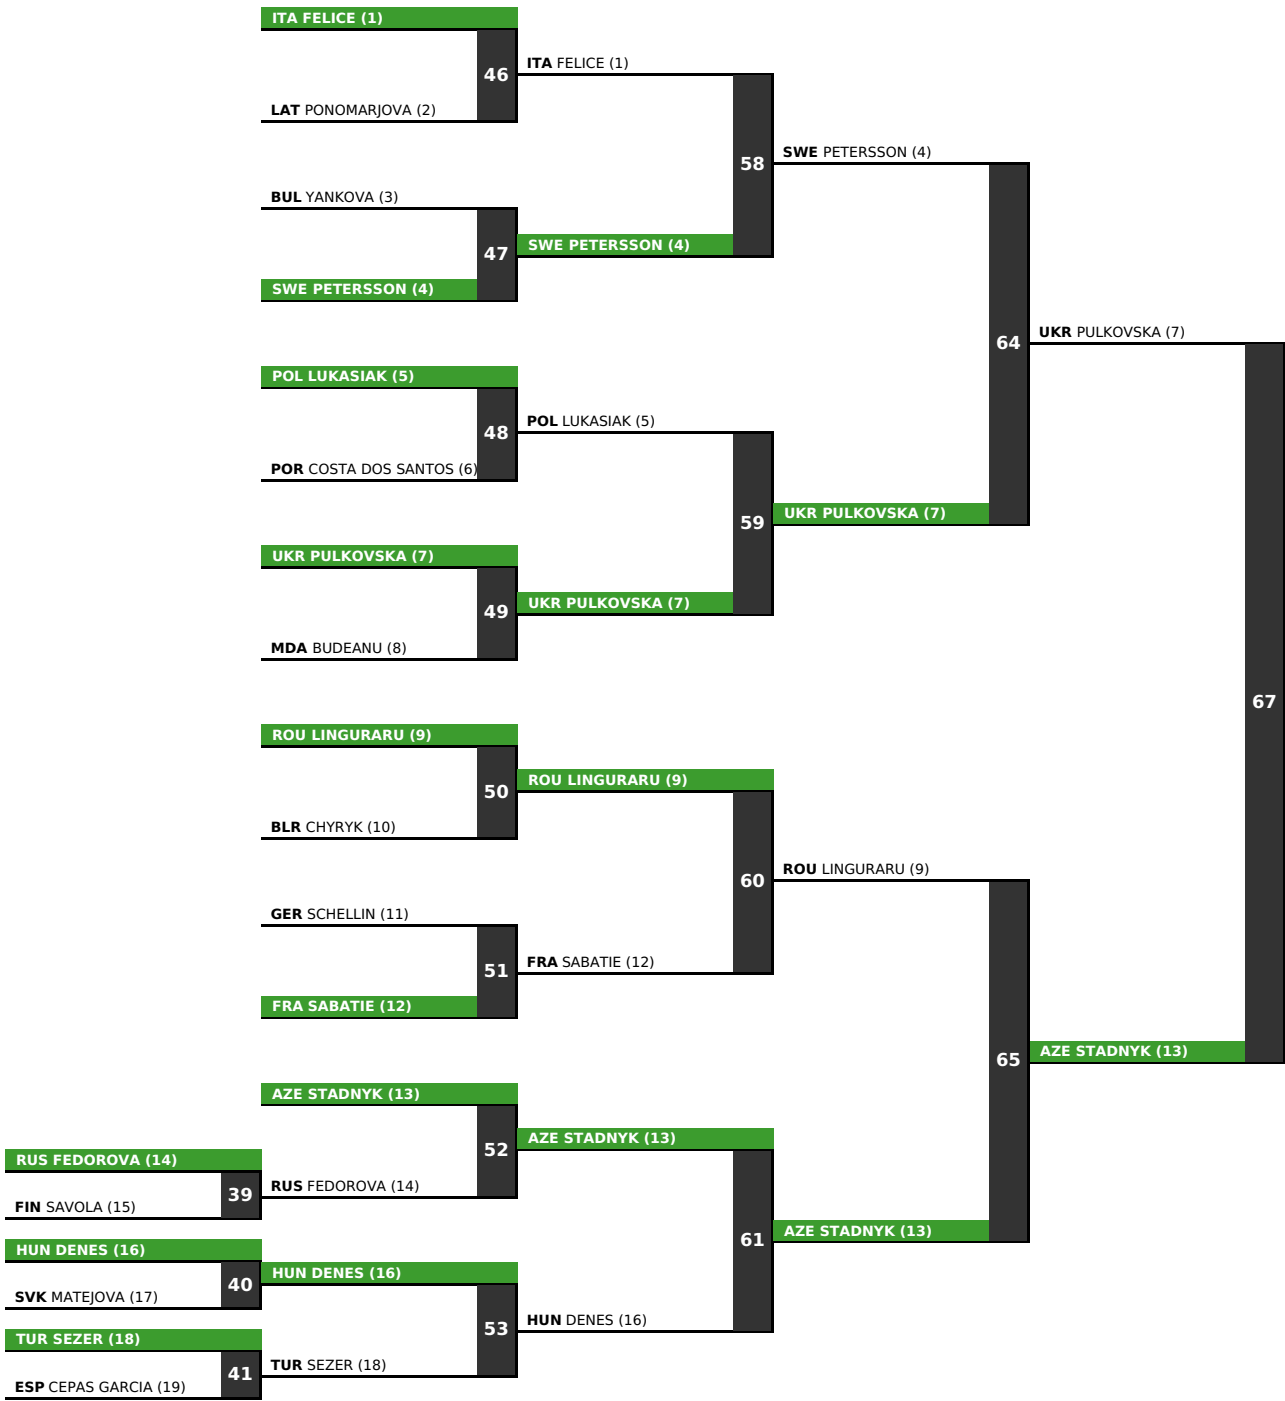

preliminary   1/8 Final   1/4 Final   1/2 Final   Final

Repechage