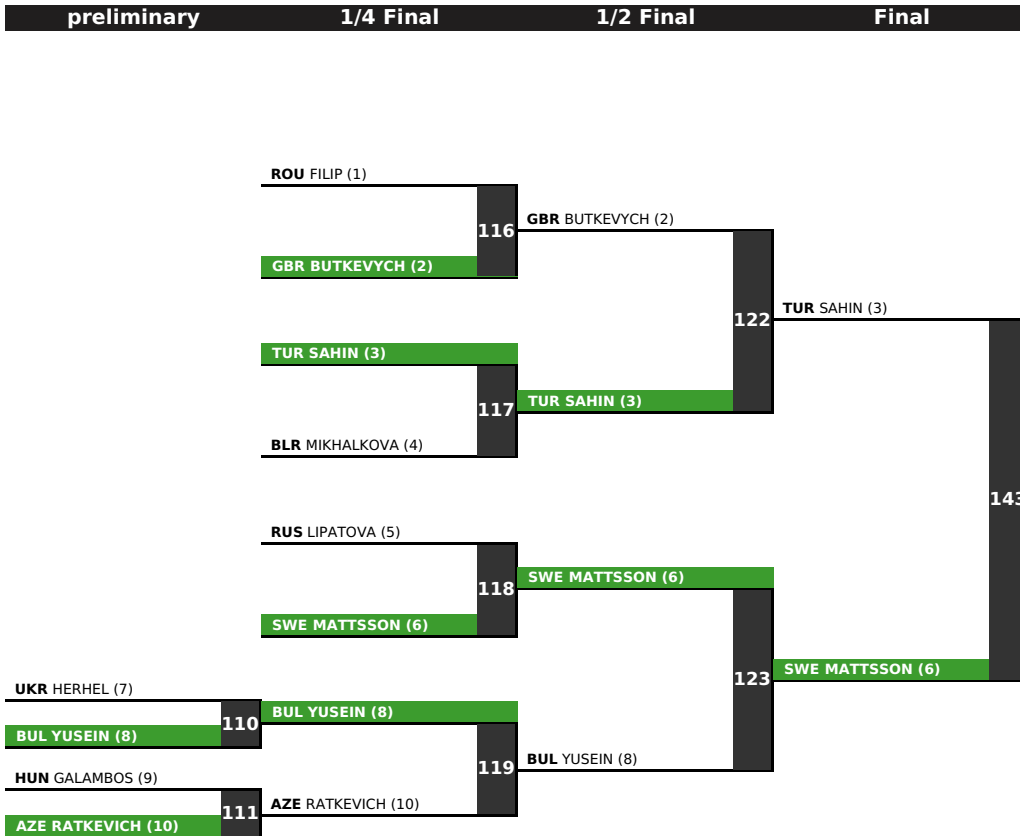

Repechage

Repechage

preliminary - FW - 60 kg

Match	Wrestler	CP	TP	Wrestler	CP	TP	Victory
110	UKR - HERHEL Oksana	1	2	BUL - YUSEIN Taybe Mustafa	4	13	SP
111	HUN - GALAMBOS Ramona	1	2	AZE - RATKEVICH Yuliya	3	6	PP

1/4 Final - FW - 60 kg

Match	Wrestler	CP	TP	Wrestler	CP	TP	Victory
116	ROU - FILIP Georgiana Narcisa	0	2	GBR - BUTKEVYCH Olga	5	4	VT
117	TUR - SAHIN Hafize	5	4	BLR - MIKHALKOVA Nadzeya	0	0	VT
118	RUS - LIPATOVA Svetlana	1	3	SWE - MATTSSON Malin Johanna	3	8	PP
119	BUL - YUSEIN Taybe Mustafa	3	8	AZE - RATKEVICH Yuliya	1	4	PP

1/2 Final - FW - 60 kg

Match	Wrestler	CP	TP	Wrestler	CP	TP	Victory
122	GBR - BUTKEVYCH Olga	1	14	TUR - SAHIN Hafize	3	15	PP
123	SWE - MATTSSON Malin Johanna	3	7	BUL - YUSEIN Taybe Mustafa	0	0	PO

Final 3-5 - FW - 60 kg

Match	Wrestler	CP	TP	Wrestler	CP	TP	Victory
139	BLR - MIKHALKOVA Nadzeya	0	0	GBR - BUTKEVYCH Olga	5	2	VT
141	RUS - LIPATOVA Svetlana	0	2	BUL - YUSEIN Taybe Mustafa	5	12	VT

Final - FW - 60 kg

Match	Wrestler	CP	TP	Wrestler	CP	TP	Victory
143	TUR - SAHIN Hafize	0	0	SWE - MATTSSON Malin Johanna	5	4	VT