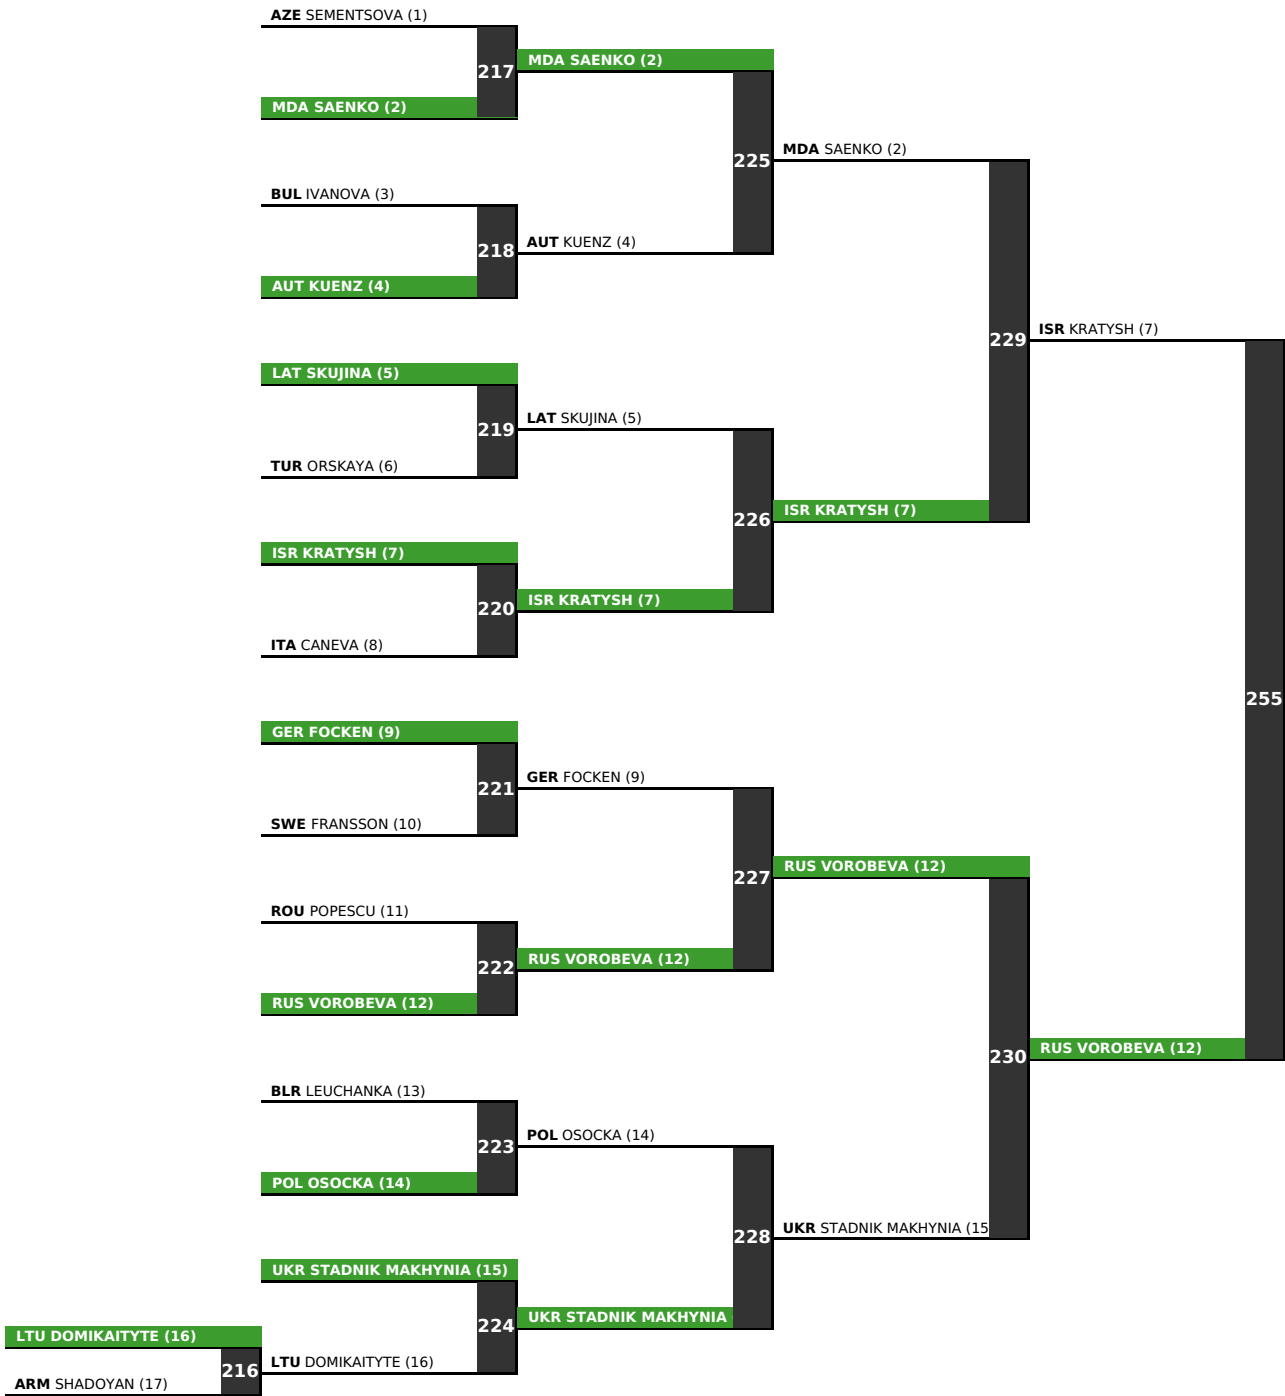

preliminary   1/8 Final   1/4 Final   1/2 Final   Final

Repechage

MDA SAENKO
ITA CANEVA